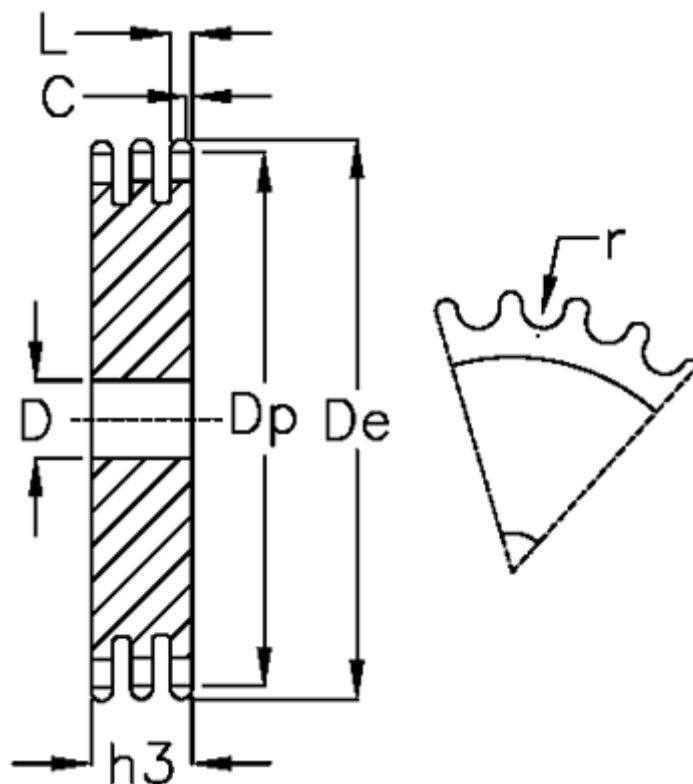

Article number: 616023011008

Description: Plate wheel 28 B-3 Z=8 triplex

Measures

C	= 5	Number of teeth = 8
D	= 25	r = 27.94
De	= 132	
Dp	= 116.15	
For chain size	= 1 3/4 x 1 1/4	
For chain type	= 28 B-3	
h3	= 148	
L	= 28.8	